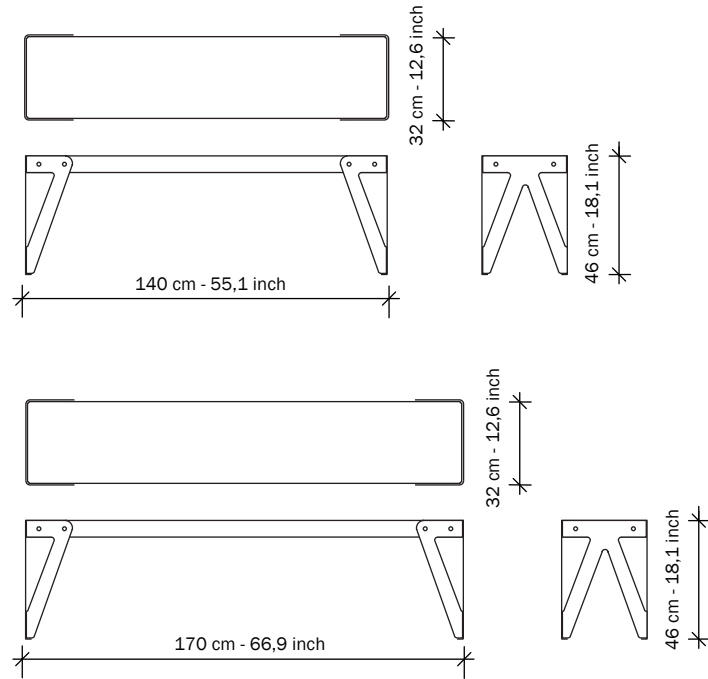

# LLOYD Bench

140x32 170x32  
SERENER

Black

White

Dark grey

Parallel

Rust

Tuscan

## SPECIFICATIONS

**Top:**  
Steel, 2 mm thick,  
powder coated.

**Table leg:**  
Steel, 4 mm thick  
powder coated,  
with plastic feet.

**Bolts:**  
allen bolts, black.

**Weight:**  
140x32: 18,5 kg - 40,8 lb.  
170x32: 20,2 kg - 44,5 lb.